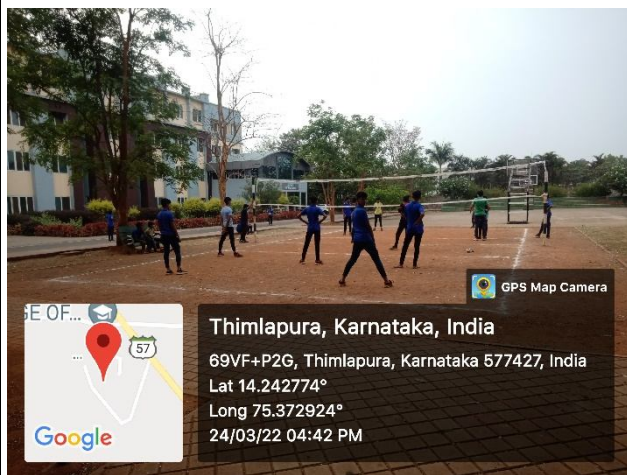

Shivamogga Road

Shikaripura – 577 427

Shivamogga District

☎: 08187 – 222383, 222067

E-Mail: kumadvathibed@gmail.com

Facilities Available for Betterment of Student Support in the Institution

PLAY GROUND

Thimlapura, Karnataka, India
69VF+P2G, Thimlapura, Karnataka 577427, India
Lat 14.238898°
Long 75.357432°
30/03/22 10:20 AM