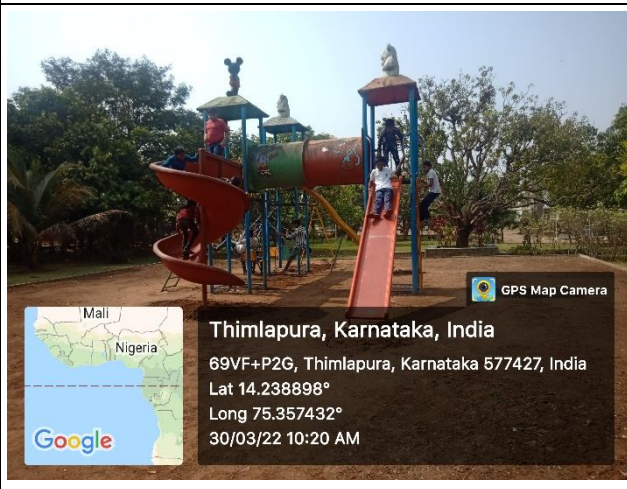

Shivamogga Road

Shikaripura – 577 427

Shivamogga District

☎: 08187 – 222383, 222067

E-Mail: kumadvathibed@gmail.com

Facilities Available for Betterment of Student Support in the Institution

PLAY GROUND

Thimlapura, Karnataka, India
69VF+P2G, Thimlapura, Karnataka 577427, India
Lat 14.238898°
Long 75.357432°
30/03/22 10:20 AM