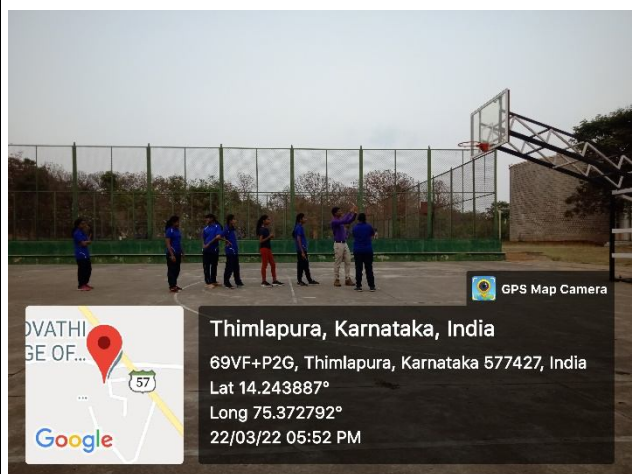

Shivamogga Road

Shikaripura – 577 427

Shivamogga District

☎: 08187 – 222383, 222067

E-Mail: kumadvathibed@gmail.com

Facilities Available for Betterment of Student Support in the Institution

PLAY GROUND

Thimlapura, Karnataka, India
69VF+P2G, Thimlapura, Karnataka 577427, India
Lat 14.238898°
Long 75.357432°
30/03/22 10:20 AM